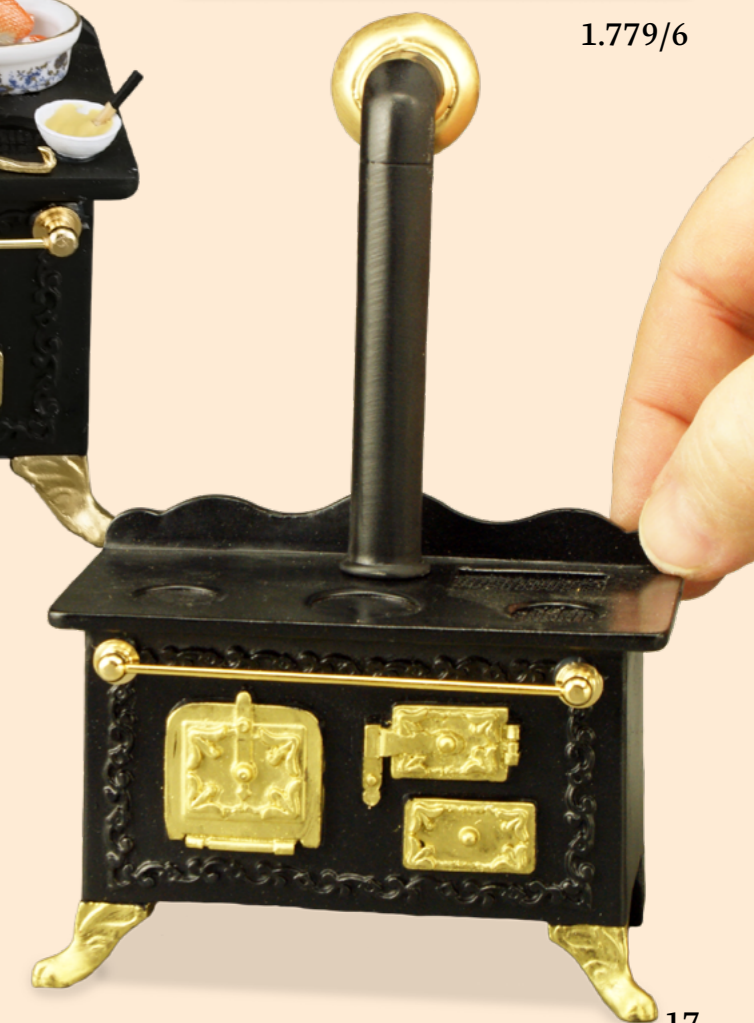

1.746/0
Spülsteinschrank / Kitchen Cabinet

Meine Küche

1.830/1