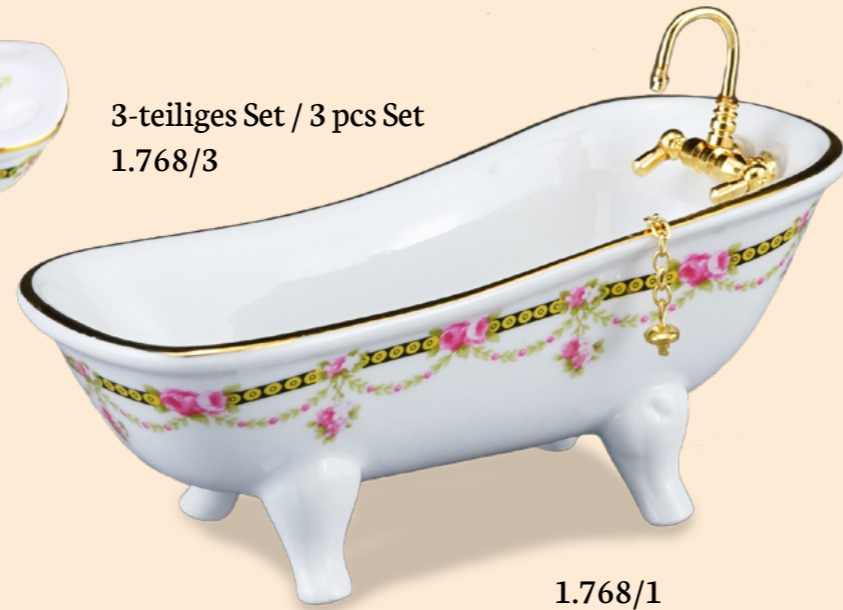

The popular Blue Ribbon design is back. Now a blue and white bathroom is possible again.

Badezimmer

1.768/2

1.739/6

3-teiliges Set / 3 pcs Set
1.768/3

1.768/1

1.767/2

1.739/1